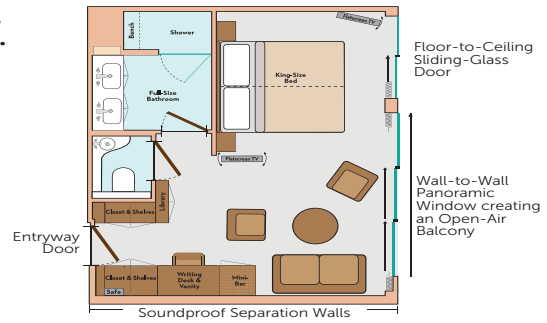

AVALON EUROPEAN SUITE SHIPSSM

ROYAL SUITES, PANORAMA SUITESSM & DELUXE STATEROOMS

STATEROOM AMENITIES

- Comfort Collection BedsSM, featuring premium memory foam mattress toppers with special construction for increased airflow and ventilation and a choice of four firmness selections – from extra firm to pillow-top soft
- Egyptian super-combed cotton linens, blankets, & European-style duvets
- Soft & firm pillows
- Choice of bed configuration – two twins or one queen or (Royal Suite only) one king
- Nightly turn-down service
- Bathrobes & slippers
- Bedside tables with reading lamps
- Large private bathroom featuring full shower with glass door, hairdryer and premium L'Occitane® bath products
- Spacious 3-door closets with shelves for ample storage
- Easy under-bed luggage storage
- Flatscreen satellite TV with movie channel and built-in alarm clock
- Writing desk/vanity with mirror & comfortable chair
- Complimentary Wi-Fi access
- Direct-dial telephone
- Well-stocked minibar
- USB Ports
- In-room safe
- Individual climate control
- Continental breakfast, lunch, dinner, and beverage room service available
- 11' Wall-to-Wall Panoramic Window—50% wider than industry standard (Panorama and Royal Suites only)
- Wall-to-Wall Panoramic Window opens to create a large Open-Air BalconySM (Panorama and Royal Suites only)

ROYAL SUITES

300 SQ. FT.
ROYAL DECK

PANORAMA SUITESSM

200 SQ. FT.
ROYAL & SAPPHIRE DECKS
Category B, A, P

DELUXE STATEROOMS

172 SQ. FT.
INDIGO DECK
Category D & E

AVALON EUROPEAN SUITE SHIPSSM

AVALON VIEW[®] (2022), AVALON ENVISION[®] (2019), AVALON PASSION[®] (2016),
AVALON ILLUMINATION[®] (2014), AVALON IMPRESSIONSM (2014),
AVALON EXPRESSION[®] (2013), AVALON VISTASM (2012), AVALON PANORAMASM (2011)