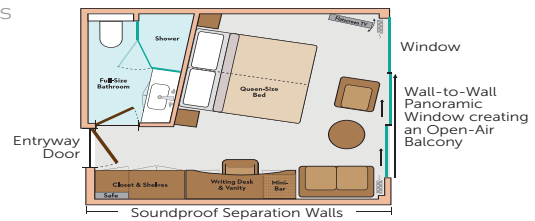

AVALON EUROPEAN SUITE SHIPSSM

ROYAL SUITES, PANORAMA SUITESSM & DELUXE STATEROOMS

STATEROOM AMENITIES

- Comfort Collection BedsSM, featuring premium memory foam mattress toppers with special construction for increased airflow and ventilation and a choice of four firmness selections – from extra firm to pillow-top soft
- Egyptian super-combed cotton linens, blankets, & European-style duvets
- Soft & firm pillows
- Choice of bed configuration – two twins or one queen or (Royal Suite only) one king
- Nightly turn-down service
- Bathrobes & slippers
- Bedside tables with reading lamps
- Large private bathroom featuring full shower with glass door, hairdryer and premium L'Occitane® bath products
- Spacious 3-door closets with shelves for ample storage
- Easy under-bed luggage storage
- Flatscreen satellite TV with movie channel and built-in alarm clock
- Writing desk/vanity with mirror & comfortable chair
- Complimentary Wi-Fi access
- Direct-dial telephone
- Well-stocked minibar
- USB Ports
- In-room safe
- Individual climate control
- Continental breakfast, lunch, dinner, and beverage room service available
- 11' Wall-to-Wall Panoramic Window—50% wider than industry standard (Panorama and Royal Suites only)
- Wall-to-Wall Panoramic Window opens to create a large Open-Air BalconySM (Panorama and Royal Suites only)

ROYAL SUITES

300 SQ. FT.
ROYAL DECK

PANORAMA SUITESSM

200 SQ. FT.
ROYAL & SAPPHIRE DECKS
Category B, A, P

DELUXE STATEROOMS

172 SQ. FT.
INDIGO DECK
Category D & E

AVALON EUROPEAN SUITE SHIPSSM

AVALON VIEW[®] (2022), AVALON ENVISION[®] (2019), AVALON PASSION[®] (2016),
AVALON ILLUMINATION[®] (2014), AVALON IMPRESSIONSM (2014),
AVALON EXPRESSION[®] (2013), AVALON VISTASM (2012), AVALON PANORAMASM (2011)