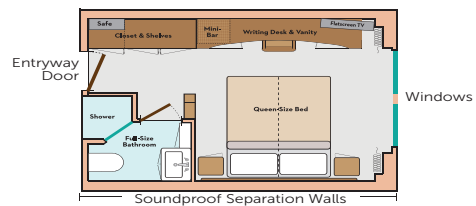

AVALON EUROPEAN SUITE SHIPSSM

ROYAL SUITES, PANORAMA SUITESSM & DELUXE STATEROOMS

STATEROOM AMENITIES

- Comfort Collection BedsSM, featuring premium memory foam mattress toppers with special construction for increased airflow and ventilation and a choice of four firmness selections – from extra firm to pillow-top soft
- Egyptian super-combed cotton linens, blankets, & European-style duvets
- Soft & firm pillows
- Choice of bed configuration – two twins or one queen or (Royal Suite only) one king
- Nightly turn-down service
- Bathrobes & slippers
- Bedside tables with reading lamps
- Large private bathroom featuring full shower with glass door, hairdryer and premium L'Occitane® bath products
- Spacious 3-door closets with shelves for ample storage
- Easy under-bed luggage storage
- Flatscreen satellite TV with movie channel and built-in alarm clock
- Writing desk/vanity with mirror & comfortable chair
- Complimentary Wi-Fi access
- Direct-dial telephone
- Well-stocked minibar
- USB Ports
- In-room safe
- Individual climate control
- Continental breakfast, lunch, dinner, and beverage room service available
- 11' Wall-to-Wall Panoramic Window—50% wider than industry standard (Panorama and Royal Suites only)
- Wall-to-Wall Panoramic Window opens to create a large Open-Air BalconySM (Panorama and Royal Suites only)

ROYAL SUITES

300 SQ. FT.
ROYAL DECK

PANORAMA SUITESSM

200 SQ. FT.
ROYAL & SAPPHIRE DECKS
Category B, A, P

DELUXE STATEROOMS

172 SQ. FT.
INDIGO DECK
Category D & E

AVALON EUROPEAN SUITE SHIPSSM

AVALON VIEW[®] (2022), AVALON ENVISION[®] (2019), AVALON PASSION[®] (2016),
AVALON ILLUMINATION[®] (2014), AVALON IMPRESSIONSM (2014),
AVALON EXPRESSION[®] (2013), AVALON VISTASM (2012), AVALON PANORAMASM (2011)