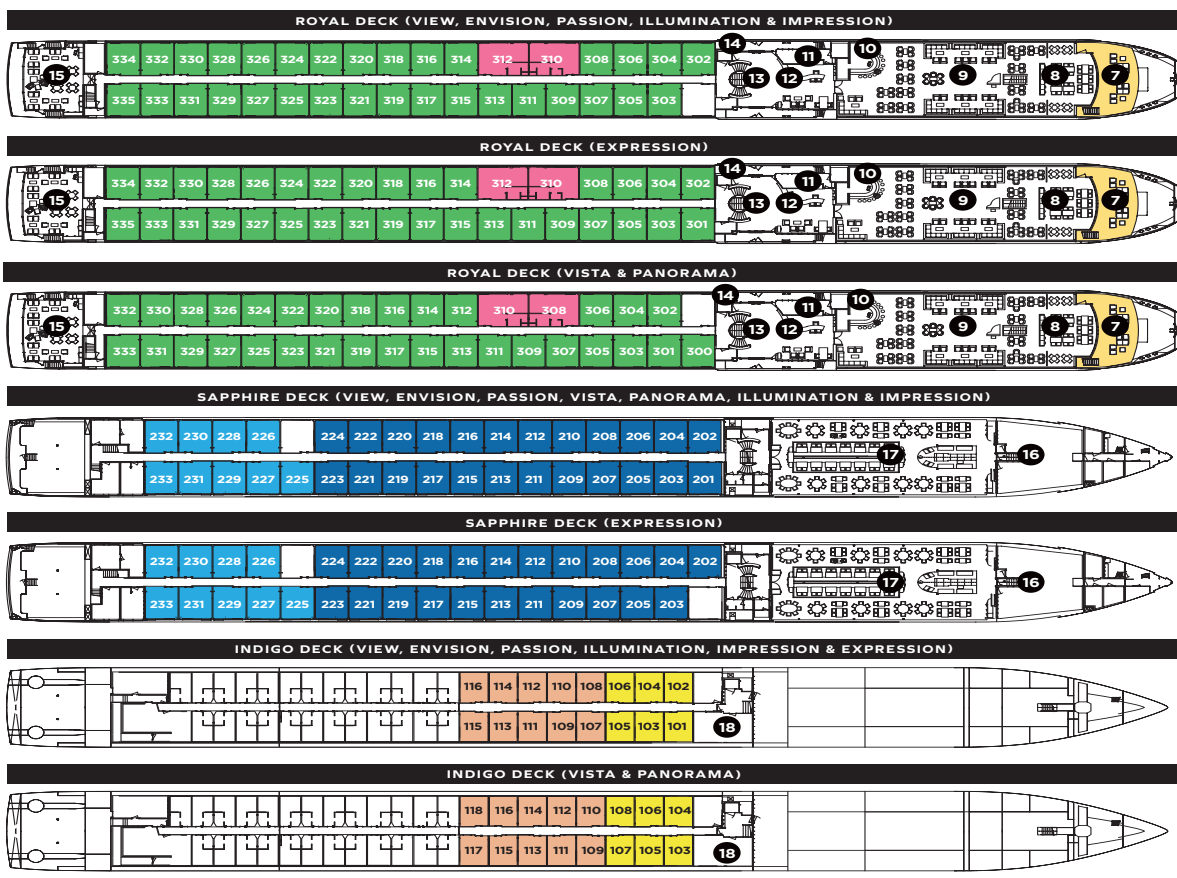

ROYAL SUITES

300 SQ. FT.
ROYAL DECK

PANORAMA SUITESSM

200 SQ. FT.
ROYAL & SAPPHIRE DECKS
Category B, A, P

DELUXE STATEROOMS

172 SQ. FT.
INDIGO DECK
Category D & E

AVALON EUROPEAN SUITE SHIPSSM

AVALON VIEW[®] (2022), AVALON ENVISION[®] (2019), AVALON PASSION[®] (2016),
AVALON ILLUMINATION[®] (2014), AVALON IMPRESSIONSM (2014),
AVALON EXPRESSION[®] (2013), AVALON VISTASM (2012), AVALON PANORAMASM (2011)

Passengers: 166 | Crew Members: 47 | Length: 443 ft. | Decks: 4
Royal Suites: 2 (300 sq. ft.) | Panorama SuitesSM: 65 (200 sq. ft.) | Deluxe Staterooms: 16 (172 sq. ft.)

DECK PLAN

- | | | |
|----------------------|---------------------|-------------------------|
| 7 Observation Lounge | 10 Bar | 15 Club Lounge |
| 8 Panorama Bistro | 11 Guest Services | 16 Galley |
| 9 Panorama Lounge | 12 Adventure Center | 17 Panorama Dining Room |
| | 13 Lobby | 18 Fitness Center |
| | 14 Elevator | |