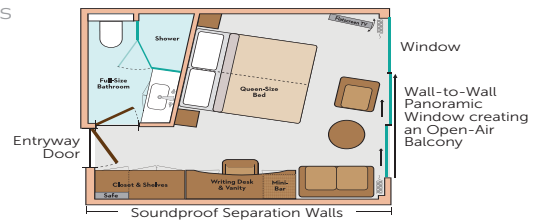

AVALON EUROPEAN SUITE SHIPSSM

ROYAL SUITES, PANORAMA SUITESSM & DELUXE STATEROOMS

STATEROOM AMENITIES

- Comfort Collection BedsSM, featuring premium memory foam mattress toppers with special construction for increased airflow and ventilation and a choice of four firmness selections – from extra firm to pillow-top soft
- Egyptian super-combed cotton linens, blankets, & European-style duvets
- Soft & firm pillows
- Choice of bed configuration – two twins or one queen or (Royal Suite only) one king
- Nightly turn-down service
- Bathrobes & slippers
- Bedside tables with reading lamps
- Large private bathroom featuring full shower with glass door, hairdryer and premium L'Occitane[®] bath products
- Spacious 3-door closets with shelves for ample storage
- Easy under-bed luggage storage
- Flatscreen satellite TV with movie channel and built-in alarm clock
- Writing desk/vanity with mirror & comfortable chair
- Complimentary Wi-Fi access
- Direct-dial telephone
- Well-stocked minibar
- USB Ports
- In-room safe
- Individual climate control
- Continental breakfast, lunch, dinner, and beverage room service available
- 11' Wall-to-Wall Panoramic Window—50% wider than industry standard (Panorama and Royal Suites only)
- Wall-to-Wall Panoramic Window opens to create a large Open-Air BalconySM (Panorama and Royal Suites only)

ROYAL SUITES

300 SQ. FT.
 ROYAL DECK

PANORAMA SUITESSM

200 SQ. FT.
 ROYAL & SAPPHIRE DECKS
 Category B, A, P

DELUXE STATEROOMS

172 SQ. FT.
 INDIGO DECK
 Category D & E

SUITES & STATEROOMS.

From spacious to cozy, you'll find the perfect space to dream. A Royal Suite or Deluxe Stateroom offers an alternative floor plan, yet with all the standard amenities of a Panorama Suite. Our Royal Suite creates 300 square feet of phenomenal, including our award-winning Open-Air Balcony. At 172 square feet, our Deluxe Staterooms are still 20% larger than the industry standard.