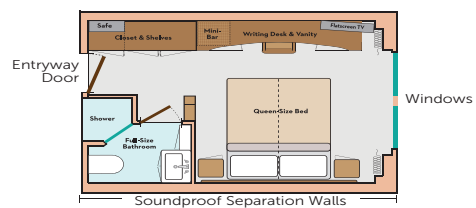

AVALON EUROPEAN SUITE SHIPSSM

ROYAL SUITES, PANORAMA SUITESSM & DELUXE STATEROOMS

STATEROOM AMENITIES

- Comfort Collection BedsSM, featuring premium memory foam mattress toppers with special construction for increased airflow and ventilation and a choice of four firmness selections – from extra firm to pillow-top soft
- Egyptian super-combed cotton linens, blankets, & European-style duvets
- Soft & firm pillows
- Choice of bed configuration – two twins or one queen or (Royal Suite only) one king
- Nightly turn-down service
- Bathrobes & slippers
- Bedside tables with reading lamps
- Large private bathroom featuring full shower with glass door, hairdryer and premium L'Occitane[®] bath products
- Spacious 3-door closets with shelves for ample storage
- Easy under-bed luggage storage
- Flatscreen satellite TV with movie channel and built-in alarm clock
- Writing desk/vanity with mirror & comfortable chair
- Complimentary Wi-Fi access
- Direct-dial telephone
- Well-stocked minibar
- USB Ports
- In-room safe
- Individual climate control
- Continental breakfast, lunch, dinner, and beverage room service available
- 11' Wall-to-Wall Panoramic Window—50% wider than industry standard (Panorama and Royal Suites only)
- Wall-to-Wall Panoramic Window opens to create a large Open-Air BalconySM (Panorama and Royal Suites only)

ROYAL SUITES

300 SQ. FT.
 ROYAL DECK

PANORAMA SUITESSM

200 SQ. FT.
 ROYAL & SAPPHIRE DECKS
 Category B, A, P

DELUXE STATEROOMS

172 SQ. FT.
 INDIGO DECK
 Category D & E

SUITES & STATEROOMS.

From spacious to cozy, you'll find the perfect space to dream. A Royal Suite or Deluxe Stateroom offers an alternative floor plan, yet with all the standard amenities of a Panorama Suite. Our Royal Suite creates 300 square feet of phenomenal, including our award-winning Open-Air Balcony. At 172 square feet, our Deluxe Staterooms are still 20% larger than the industry standard.