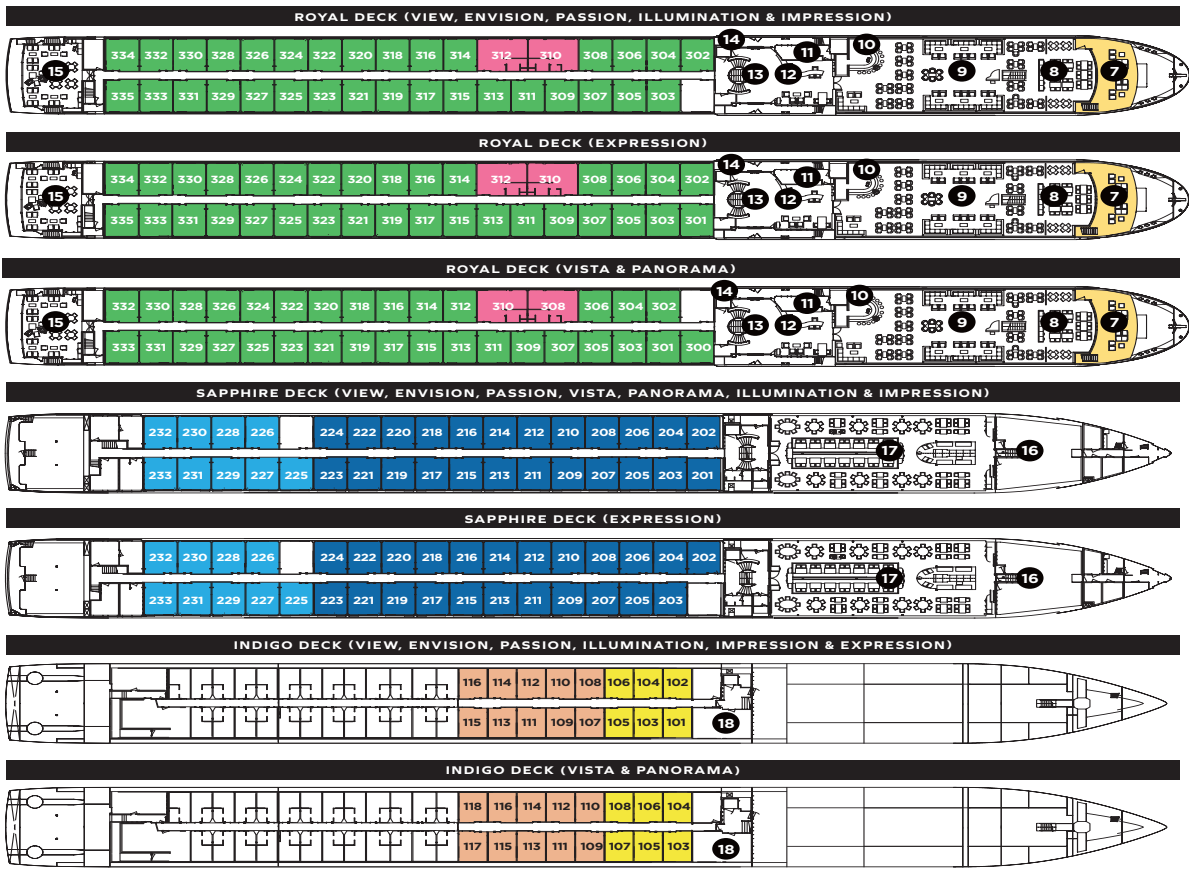

ROYAL SUITES

300 SQ. FT.
 ROYAL DECK

PANORAMA SUITESSM

200 SQ. FT.
 ROYAL & SAPPHIRE DECKS
 Category B, A, P

DELUXE STATEROOMS

172 SQ. FT.
 INDIGO DECK
 Category D & E

SUITES & STATEROOMS.

From spacious to cozy, you'll find the perfect space to dream. A Royal Suite or Deluxe Stateroom offers an alternative floor plan, yet with all the standard amenities of a Panorama Suite. Our Royal Suite creates 300 square feet of phenomenal, including our award-winning Open-Air Balcony. At 172 square feet, our Deluxe Staterooms are still 20% larger than the industry standard.

AVALON EUROPEAN SUITE SHIPSSM

AVALON VIEW[®] (2022), AVALON ENVISION[®] (2019), AVALON PASSION[®] (2016),
AVALON ILLUMINATION[®] (2014), AVALON IMPRESSIONSM (2014),
AVALON EXPRESSION[®] (2013), AVALON VISTASM (2012), AVALON PANORAMASM (2011)

Passengers: 166 | Crew Members: 47 | Length: 443 ft. | Decks: 4
Royal Suites: 2 (300 sq. ft.) | Panorama SuitesSM: 65 (200 sq. ft.) | Deluxe Staterooms: 16 (172 sq. ft.)

DECK PLAN

- | | | |
|----------------------|---------------------|-------------------------|
| 7 Observation Lounge | 10 Bar | 15 Club Lounge |
| 8 Panorama Bistro | 11 Guest Services | 16 Galley |
| 9 Panorama Lounge | 12 Adventure Center | 17 Panorama Dining Room |
| | 13 Lobby | 18 Fitness Center |
| | 14 Elevator | |