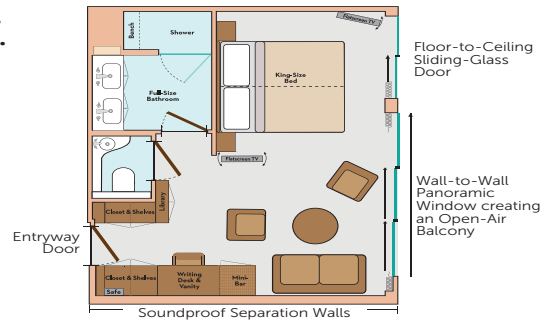

AVALON EUROPEAN SUITE SHIPSSM

ROYAL SUITES, PANORAMA SUITESSM & DELUXE STATEROOMS

STATEROOM AMENITIES

- Comfort Collection BedsSM, featuring premium memory foam mattress toppers with special construction for increased airflow and ventilation and a choice of four firmness selections – from extra firm to pillow-top soft
- Egyptian super-combed cotton linens, blankets, & European-style duvets
- Soft & firm pillows
- Choice of bed configuration – two twins or one queen or (Royal Suite only) one king
- Nightly turn-down service
- Bathrobes & slippers
- Bedside tables with reading lamps
- Large private bathroom featuring full shower with glass door, hairdryer and premium L'Occitane[®] bath products
- Spacious 3-door closets with shelves for ample storage
- Easy under-bed luggage storage
- Flatscreen satellite TV with movie channel and built-in alarm clock
- Writing desk/vanity with mirror & comfortable chair
- Complimentary Wi-Fi access
- Direct-dial telephone
- Well-stocked minibar
- USB Ports
- In-room safe
- Individual climate control
- Continental breakfast, lunch, dinner, and beverage room service available
- 11' Wall-to-Wall Panoramic Window—50% wider than industry standard (Panorama and Royal Suites only)
- Wall-to-Wall Panoramic Window opens to create a large Open-Air BalconySM (Panorama and Royal Suites only)

ROYAL SUITES

300 SQ. FT.
 ROYAL DECK

PANORAMA SUITESSM

200 SQ. FT.
 ROYAL & SAPPHIRE DECKS
 Category B, A, P

DELUXE STATEROOMS

172 SQ. FT.
 INDIGO DECK
 Category D & E

SUITES & STATEROOMS.

From spacious to cozy, you'll find the perfect space to dream. A Royal Suite or Deluxe Stateroom offers an alternative floor plan, yet with all the standard amenities of a Panorama Suite. Our Royal Suite creates 300 square feet of phenomenal, including our award-winning Open-Air Balcony. At 172 square feet, our Deluxe Staterooms are still 20% larger than the industry standard.